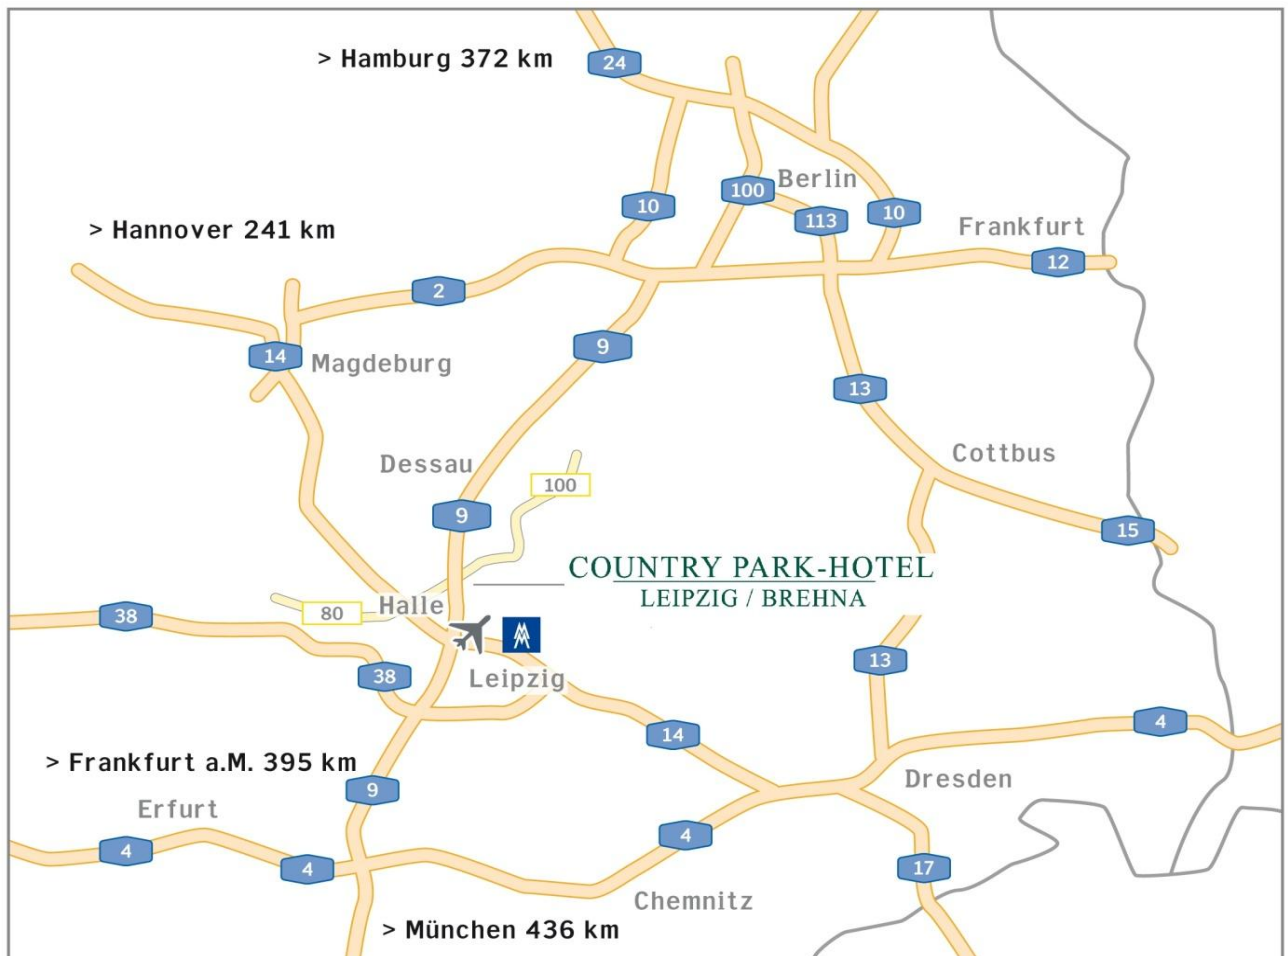

COUNTRY PARK-HOTEL

LEIPZIG / BREHNA

How to find us

The Country Park-Hotel Leipzig / Brehna is ideally located in the economic area of Leipzig, Halle and Bitterfeld, close to the highways A9 and A14. The Leipzig Trade Fair can be reached in 20 minutes, the International Airport Leipzig / Halle in 15 minutes and the railway station of Brehna in 5 minutes.

From the A14:

- exit 17 – Halle/Peißen
- B100 direction Bitterfeld exit Brehna (West)
- 1. traffic light turn right in direction to the hotel

From the A9:

- exit 13 – cross Halle
- B100 direction Bitterfeld exit Brehna (West)
- 1. traffic light turn right in direction to the hotel

You can reach us by car:

- Leipzig airport: ca. 15min
- Leipzig trade fair: ca. 20min
- Brehna train station: ca. 5min